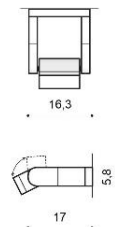

FRAME WALL V.2 BK

AZ6321, EAN5901238463214

Product Specifications

Type	WALL
Type of track	N/A
Possible Adjustment	YES
Color	MATTE BLACK
Material	ALUMINIUM
Light source	1
Type of source	LED INTEGRATED
Lumens	335 LM
Kelvins	3100 K
Beam angle	-
Dimmable	N/A
Type of DIMM	N/A
CCT	N/A
Type of CCT	N/A
Lifetime	N/A
Type of control	N/A
Remote control	N/A
CRI	≥ 80
Track adapter	N/A
Voltage	230 V
Power	8 W
Switch location	N/A
Protection class	IP65
Tilt	355°
Rotation	N/A

Dimensions

Product	height / width / length [cm]	5,8 x 16,3 x 17
Mounting inlet	depth / width / length [cm]	- x - x -
Ceiling base	height / diameter / width / length [cm]	- x - x - x -
Shades	height / diameter / width / length [cm]	6 x 12,2 x 5,4
Wall base	height / diameter / width / length [cm]	- x - x - x -
Table base	height / diameter / width / length [cm]	- x - x - x -
Floor base	height / diameter / width / length [cm]	- x - x - x -